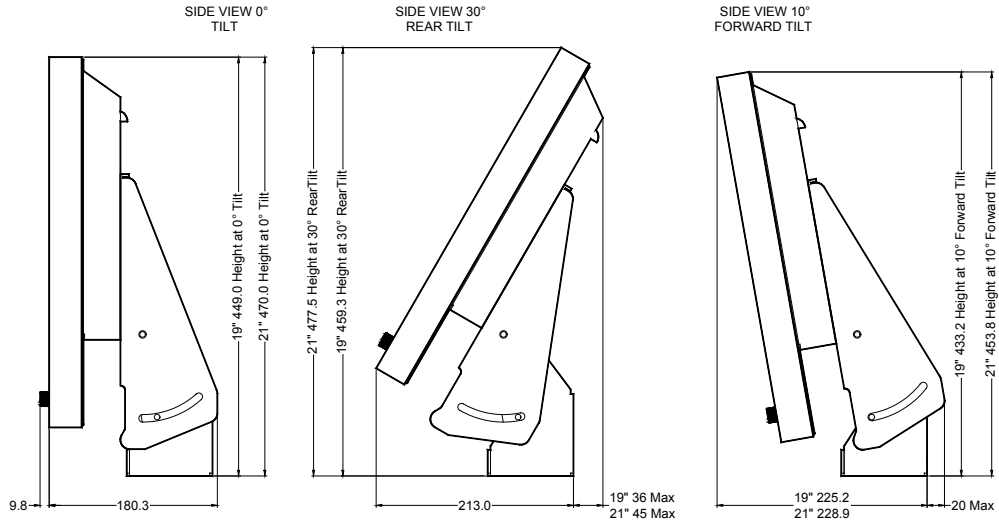

MOUNTING BRACKET INSTALLATION

29ST0014LM-3

DATASHEET

DESKTOP MOUNTING

CEILING MOUNTING